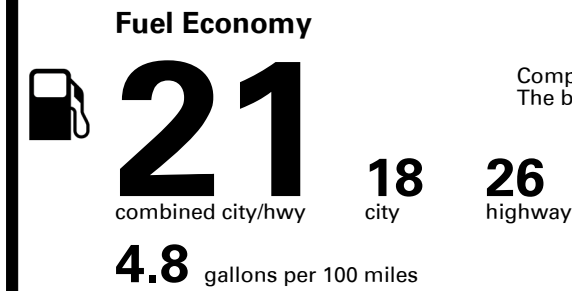

EMISSIONS:
This vehicle is certified to meet emission requirements in all 50 states

TOTAL PRICE: \$45,020.00

51 A 2259KMORNI

EPA DOT Fuel Economy and Environment

Compact Cars range from 14 to 119 .
The best vehicle rates 136 MPGe.